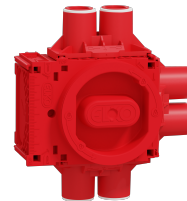

Data Sheet 1223887

Product: Flexi Abox 1M, 9-21 mm, 6 stubs
El-number: 1223887
Mat.no: EKO07407
EAN:
Packing:
Color: Red

Product description: Flexi+ flushmounted box with 6 tubeintroductions without beamfixing. The box has increased volume for connectors, controlunits and more space to increase lifecycle of electronic products. Fixingring fits plates 9-21mm. Manually adjustable fixingring, the ring is adjustable when turned to 45° and locked when turned horisontally or vertically. Integrated docking to make boxcombinations easy. The box is combinable with a good variety of accessories available. Flexi+ box is delivered with 20mm tubeinserts with 16mm reduction.

Technical specifications: Flush mounted box.
Diameter: Ø:71mm
Fixing screws: C-C 60mm
Halogenfree: Yes
Certified: NEMKO, SEMKO, FIMKO
Glow wire test: 850°C
Degree of protection: IP30
Suitable for plates: 9-21mm
Cuttersize: 73mm