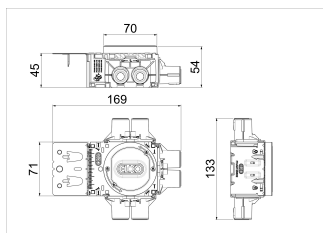

Size

Wiring diagram

ELKO AS

E-mail: elko@elko.no
Internet: www.elko.no
Bank: 6219.05.15880
Org.no.: NO 911 382 563 MVA

ELKO Front office
Sandstuveien 68, NO-0680 Oslo
P.O.Box 6598 Etterstad, NO-0607 Oslo
Tel.: +47 67 80 73 00
Fax: +47 67 80 73 01

ELKO Plant
Sporpind Industriområde, NO-3340 Åmot
Tel.: +47 32 78 91 00
Fax: +47 32 78 91 01